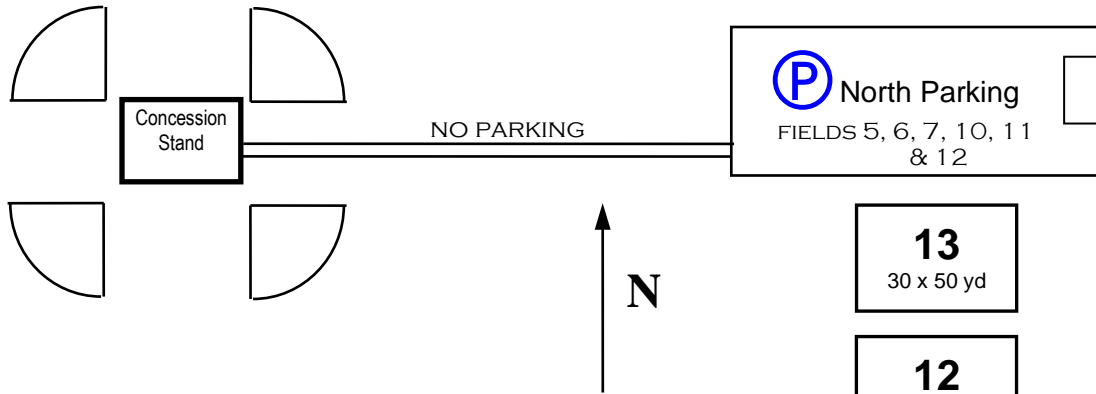

Spring 2025

Avery Park

Spring 2025

7501 Avery Road, Dublin, OH 43017

DSL Recreation Program

Keep Dublin beautiful – stash your trash

AVERY ROAD

RESTROOMS

P South Parking Lot

Observe the “No Parking” signs at Avery and Hawk’s Nest subdivision

Use north parking lot whenever possible.

24x8 goals – field 1 & 2
21x7 goals – fields 3, 4 & 5
18½x6½ goals – fields 6 thru 10
12x6 goals – fields 11 thru 17

= DSL HEADQUARTERS