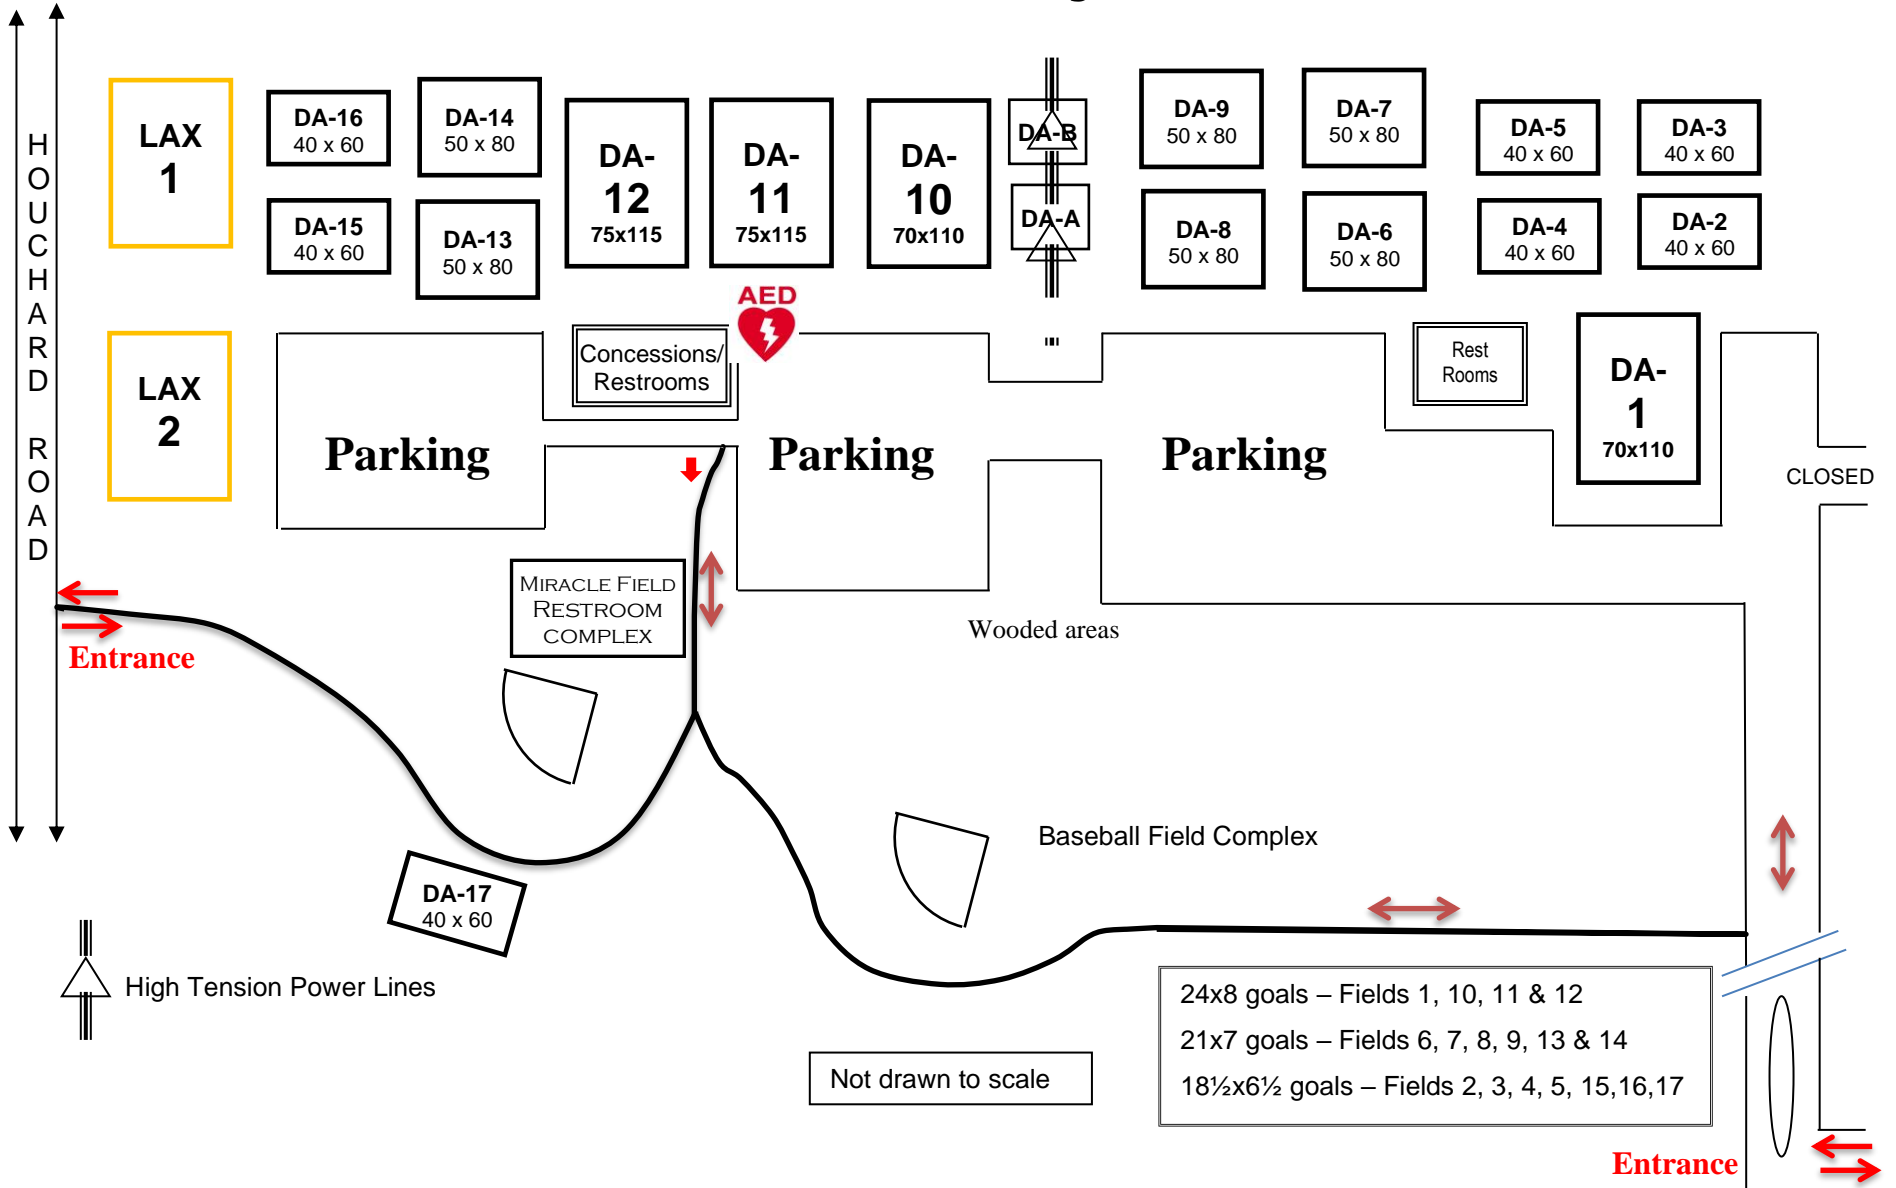

Spring 2025

Darree Fields

Spring 2025

6259 Cosgray Road, Dublin, 43016, at Shier Rings Rd. (approx. 1 mile south of SR-161/Post Road intersection)

Standard Field Configuration

Not drawn to scale

Revised: 1/10/2025