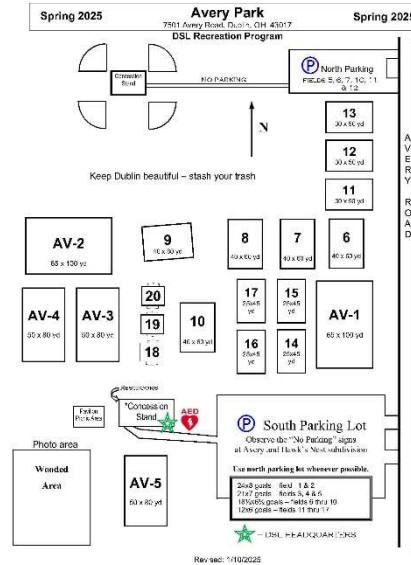

◆ Teams with a bonus game during the season

**SCHEDULE**

| FIELD    | Field 12 |       | AVERY PARK – Field 13 |       |              |              |              |              |
|----------|----------|-------|-----------------------|-------|--------------|--------------|--------------|--------------|
|          | ← TIME → |       | ← TIME →              |       |              |              |              |              |
| DATE     | 1:00     | 2:00  | 9:00                  | 10:00 | 11:00        | 12:00        | 1:00         | 2:00         |
| April 5  | 10-15    | 3-6   | 1-8                   | 2-7   | 12-13        | 11-14        | 4- <u>5</u>  | 9- <u>5</u>  |
| April 12 | 2-4      | 1-3   | 9-11                  | 5-7   | 10-12        | <u>6</u> -8  | 14- <u>6</u> | 13-15        |
| April 19 | 6-7      | 5-8   | 1-4                   | 9-12  | 13- <u>2</u> | 3- <u>2</u>  | 14-15        | 10-11        |
| April 26 | 2-6      | 4-8   | 3-7                   | 9-13  | <u>1</u> -5  | 12- <u>1</u> | 11-15        | 10-14        |
| May 3    | 11-6     | 13-4  | 15-8                  | 10-2  | 3-14         | 5-12         | 7- <u>9</u>  | <u>9</u> -1  |
| May 10   | 4-6      | 11-13 | 9-15                  | 3-5   | 1-7          | 2- <u>8</u>  | 10- <u>8</u> | 12-14        |
| May 17   | 1-2      | 3-4   | 13-14                 | 9-10  | 5-6          | 11-12        | <u>7</u> -8  | 15- <u>7</u> |