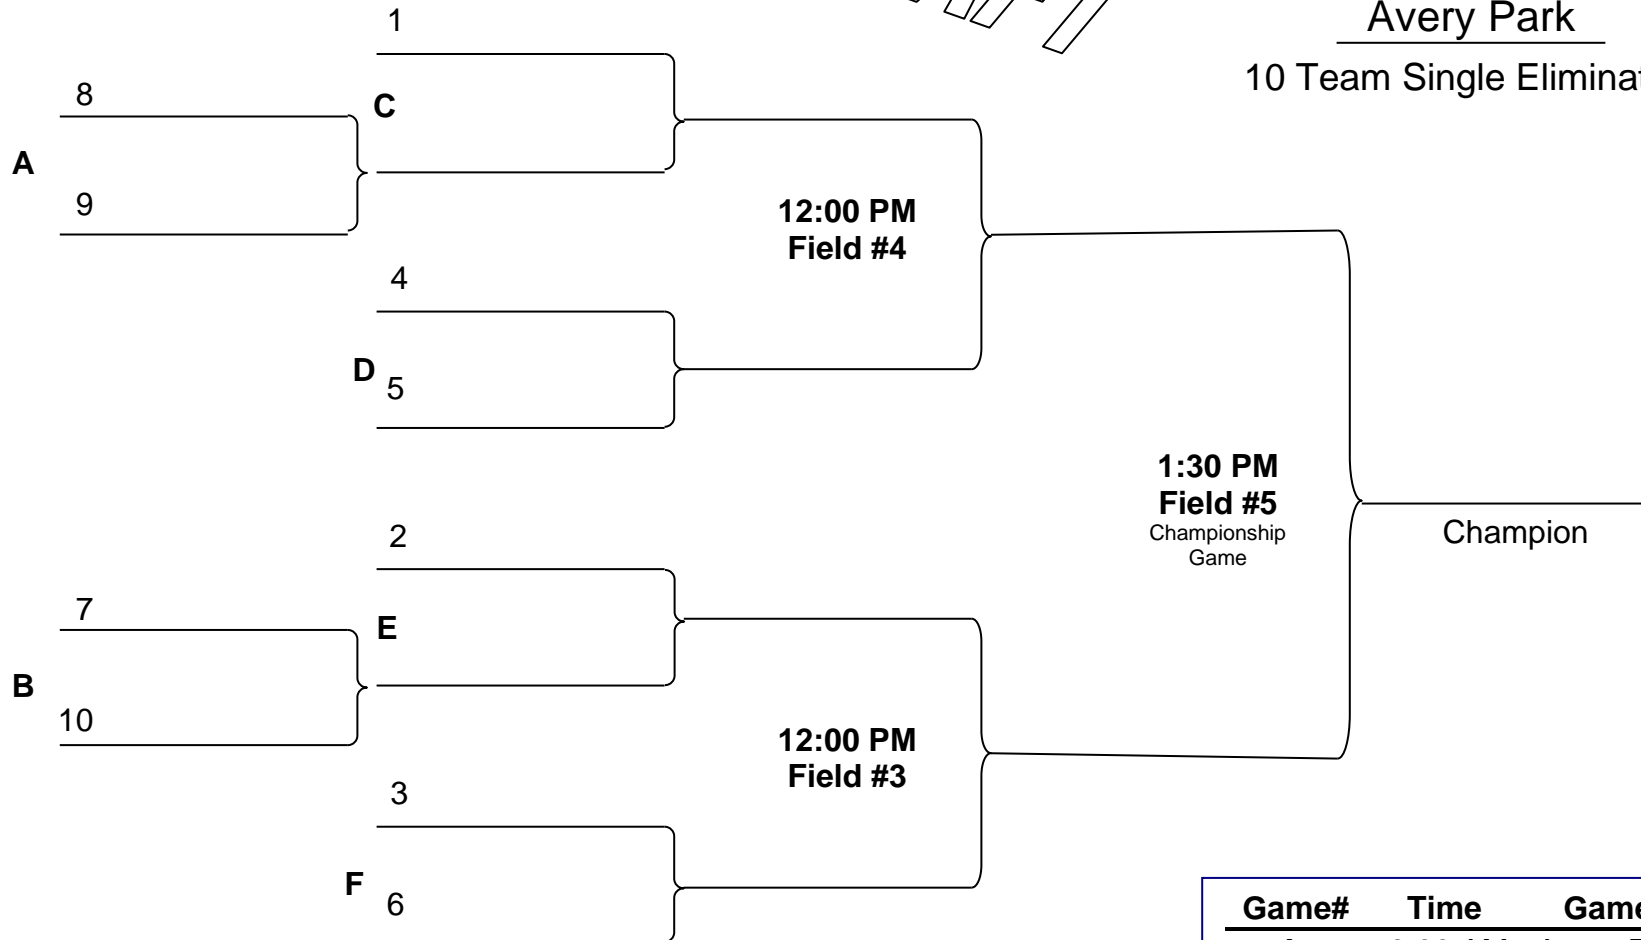

DUBLIN SOCCER LEAGUE

DRAFT

Girls U-11/12 Recreation Tournament

Saturday, May 17, 2025
Avery Park

10 Team Single Elimination

Preliminary games are 15-min. halves

Game#	Time	Game Field
A	9:00 AM	Avery Field 4
B	9:00 AM	Avery Field 3
C	10:30 AM	Avery Field 2
D	10:30 AM	Avery Field 3
E	10:30 AM	Avery Field 4
F	10:30 AM	Avery Field 5